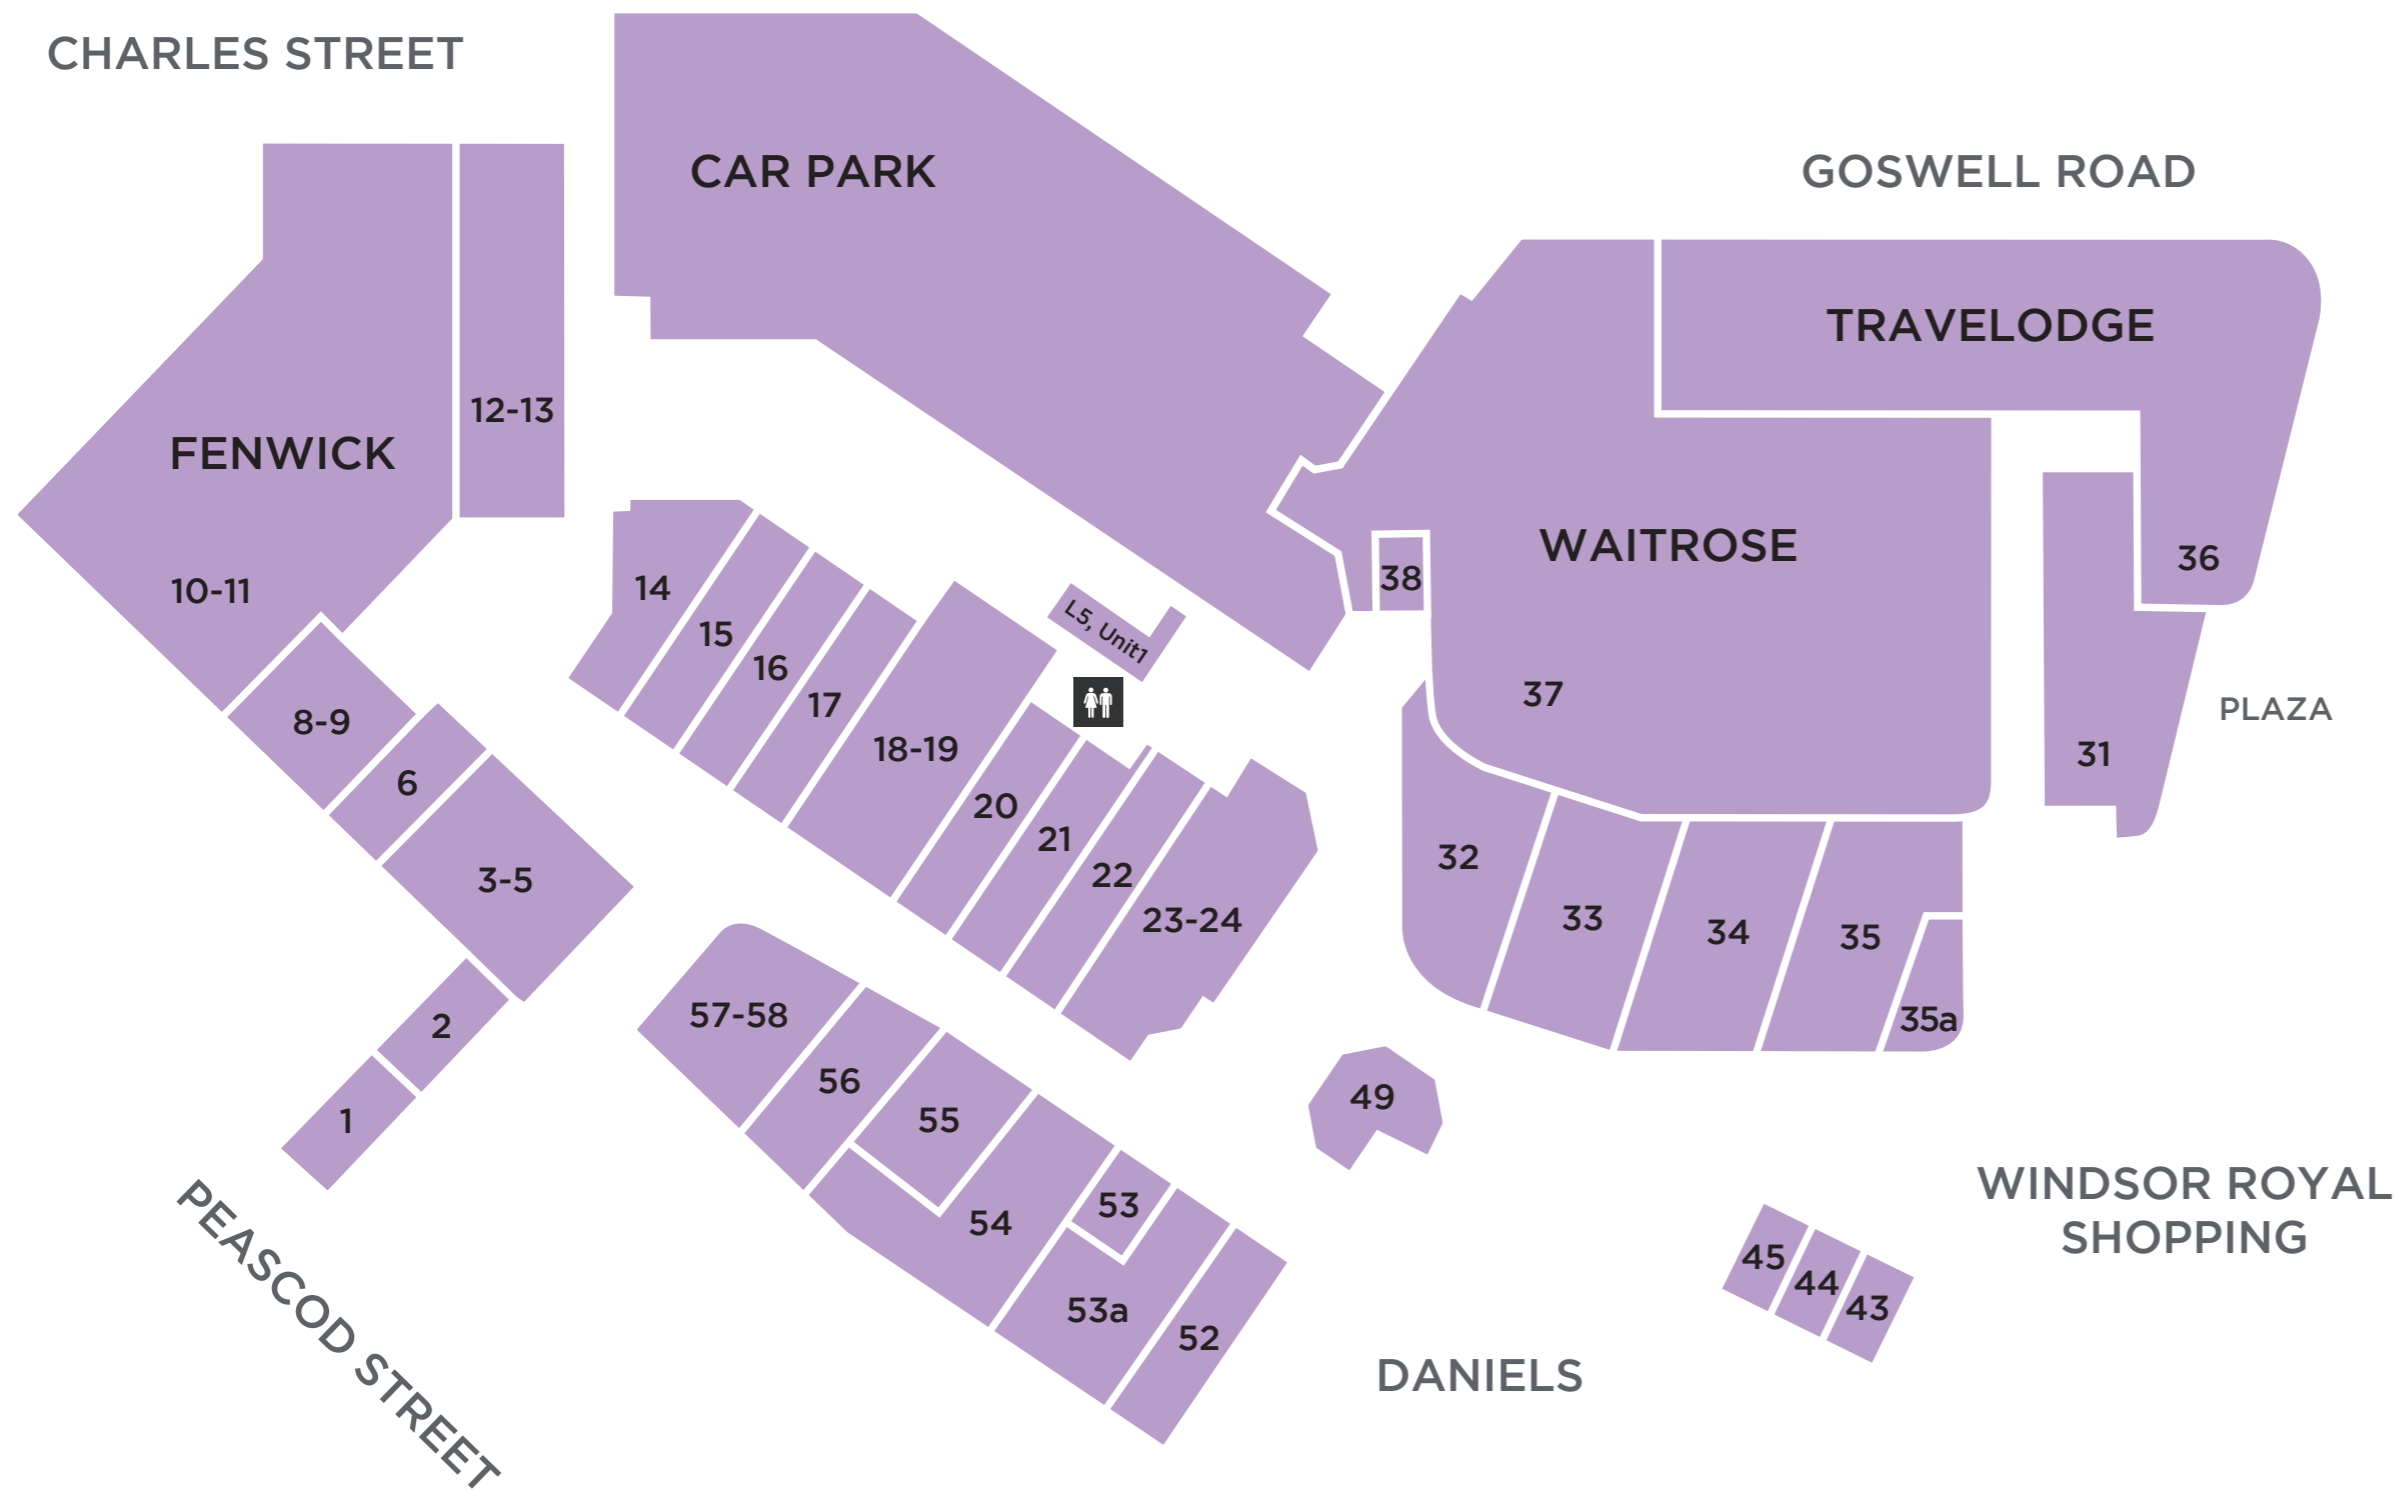

# STORE GUIDE

- 1 Ernest Jones
- 2 Castle Galleries
- 3,4 & 5 Next
- 6 Lind H Hairdressing
- 8,9 Vacant
- 10 & 11 Fenwick
- 12 & 13 Lakeland
- 14 Cara London
- 15 Polarn O Pyret
- 16 Vision Express
- 17 Timberland
- 18 & 19 Dorothy Perkins
- 20 Clintons
- 21 Clarks
- 22 Temptation Gifts
- 23 & 24 Johnsons Shoes
- 31 European Bathrooms
- 32 Zara
- 33 Top Shop
- 34 H&M
- 35 New Look
- 35a Swarovski
- 37 Waitrose Supermarket
- 38 Timpsons
- 43 Lashious
- 44 Antony Paul
- 45 Benefit
- 49 The Eye Academy
- 52 Pret
- 53A Costa Coffee
- 53B Smiggle
- 54 3 Mobile
- 55 Cotswold Outdoor
- 56 Fat Face
- 57 & 58 Robert Gatward  
Hotel Travelodge  
Car Park Level 5A Valette  
Car Park Car Level 1 ICC Car Valet