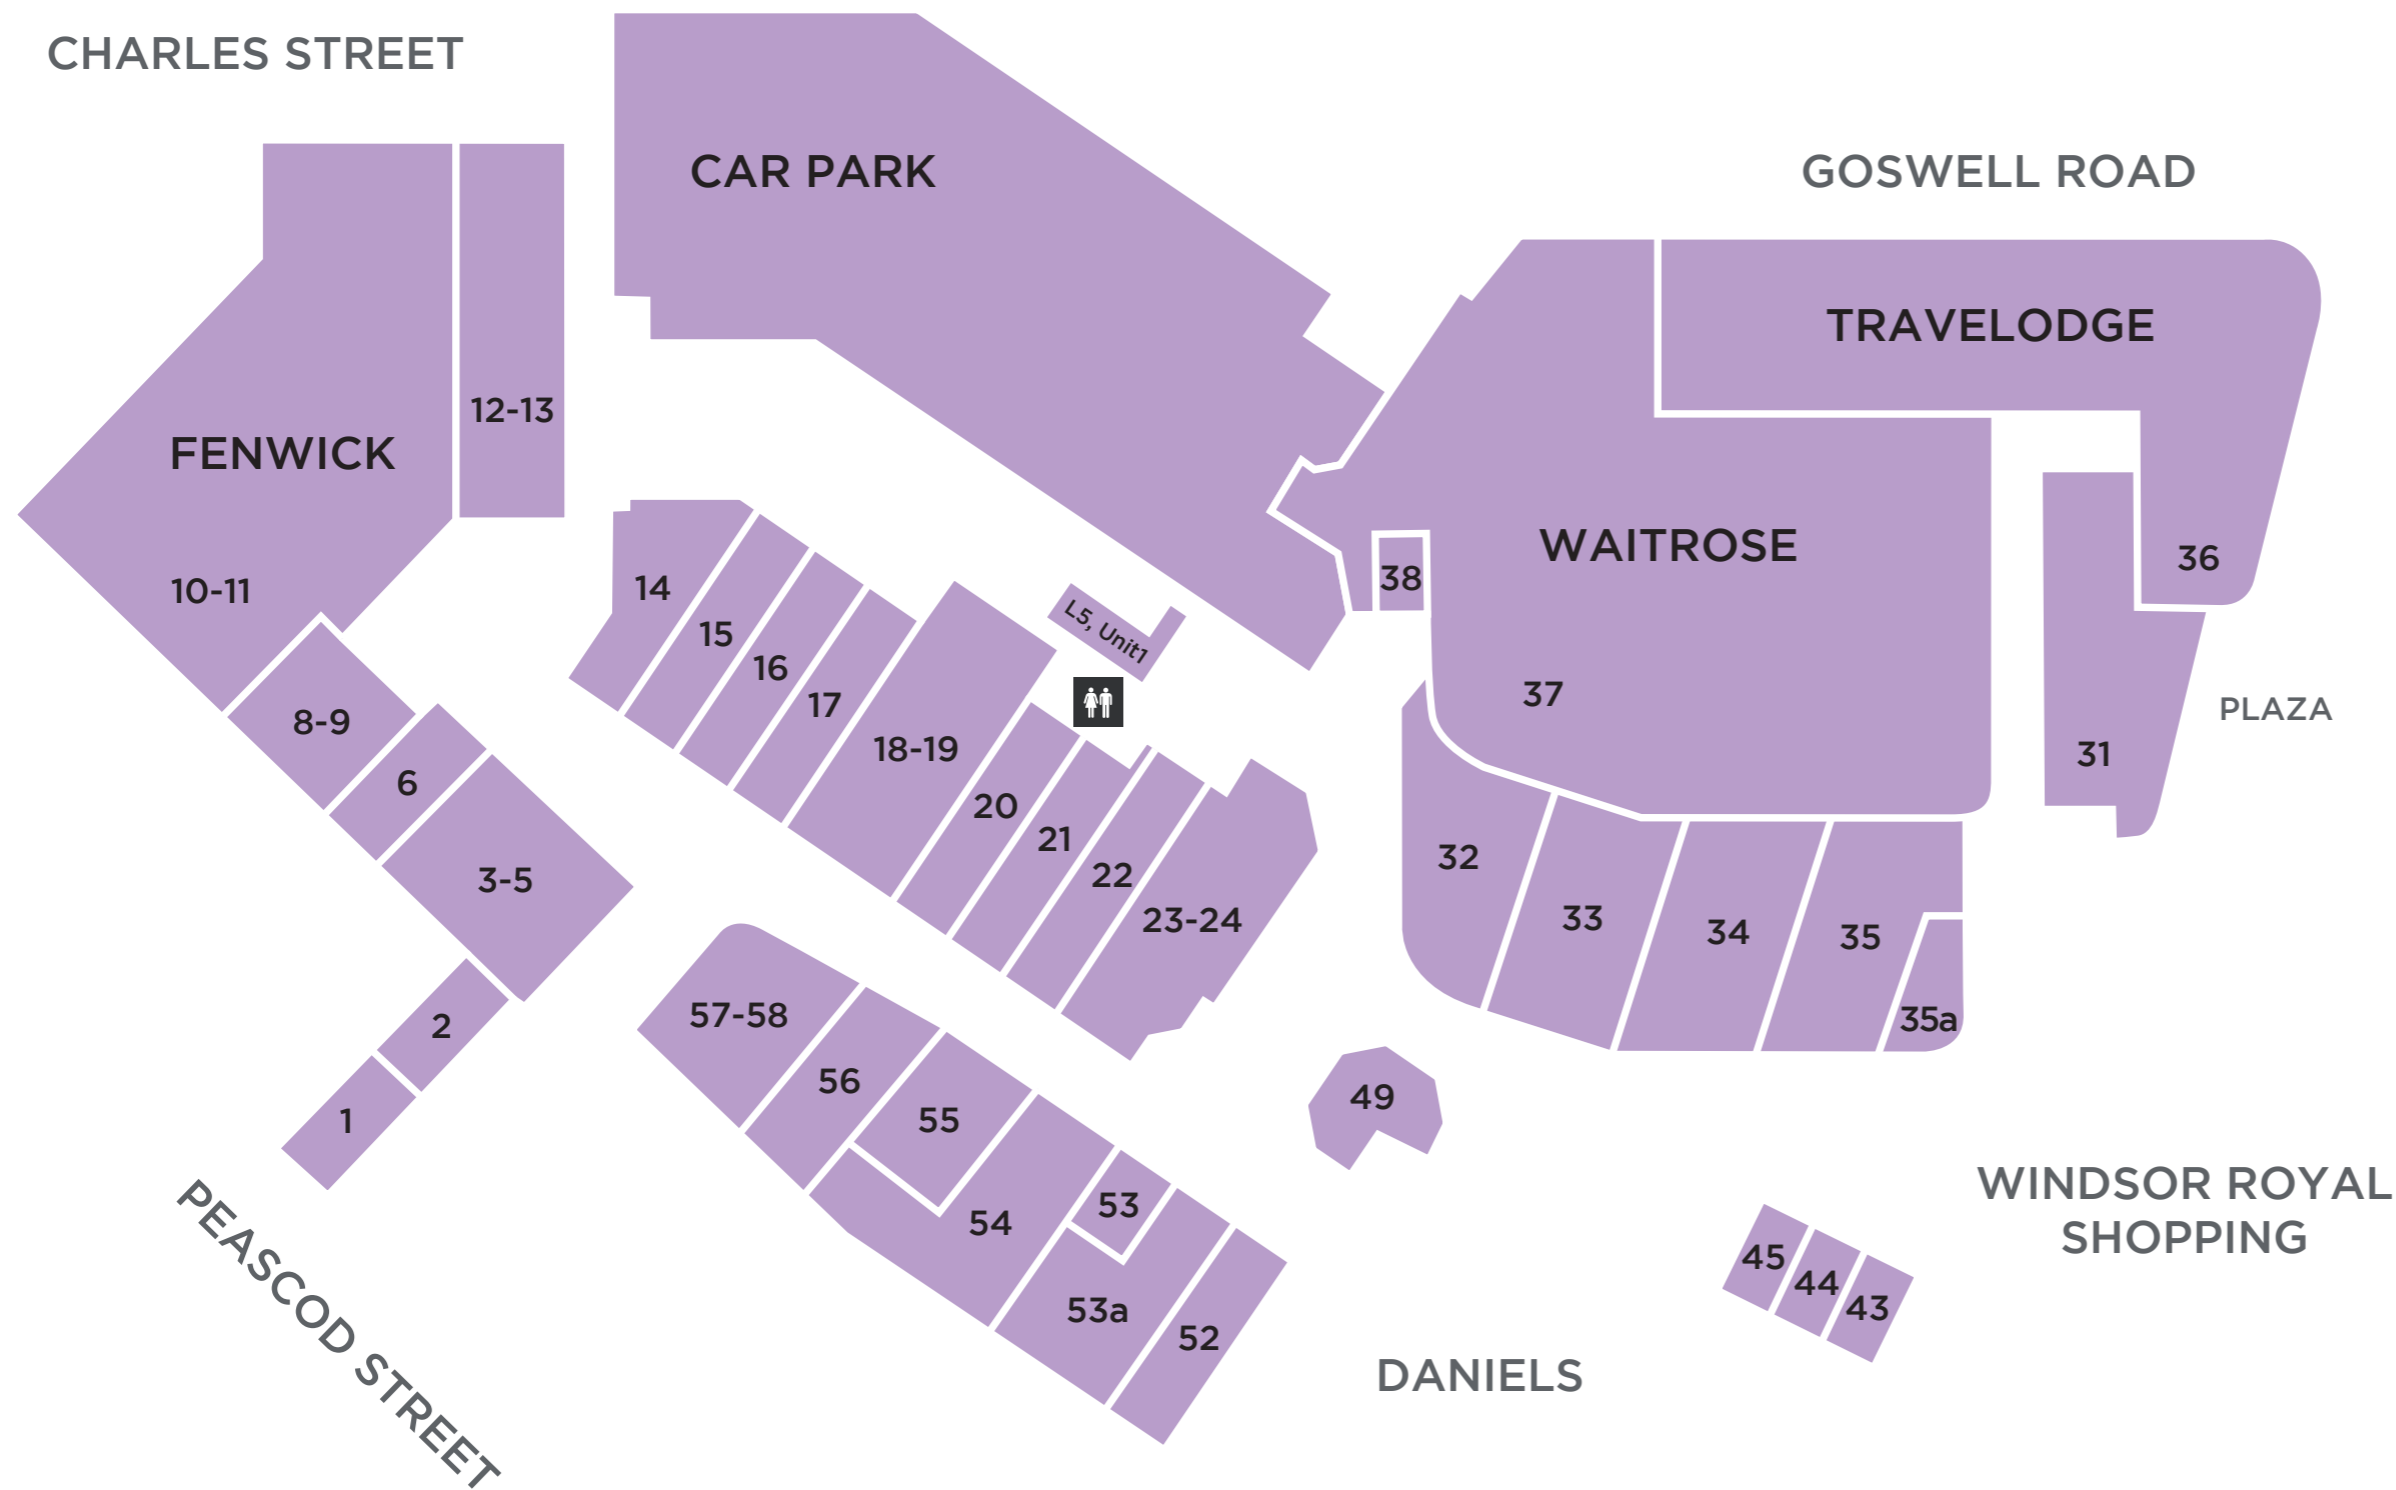

STORE GUIDE

- 1 Ernest Jones
- 2 Castle Galleries
- 3,4 & 5 Next
- 6 Lind H Hairdressing
- 8,9 Vacant
- 10 & 11 Fenwick
- 12 & 13 Lakeland
- 14 Cara London
- 15 Polarn O Pyret
- 16 Vision Express
- 17 Timberland
- 18 & 19 Dorothy Perkins
- 20 Clintons
- 21 Clarks
- 22 Temptation Gifts
- 23 & 24 Johnsons Shoes
- 31 European Bathrooms
- 32 Zara
- 33 Top Shop
- 34 H&M
- 35 New Look
- 35a Swarovski
- 37 Waitrose Supermarket
- 38 Timpsons
- 43 Lashious
- 44 Antony Paul
- 45 Benefit
- 49 The Eye Academy
- 52 Pret
- 53A Costa Coffee
- 53B Smiggle
- 54 3 Mobile
- 55 Cotswold Outdoor
- 56 Fat Face
- 57 & 58 Robert Gatward
Hotel Travelodge
Car Park Level 5A Valette
Car Park Car Level 1 ICC Car Valet